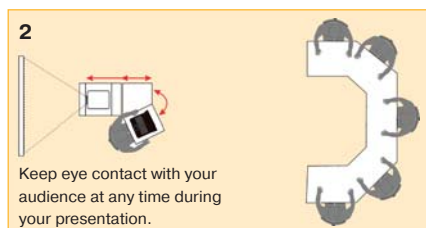

8) Punched sheet front panel, without sound system
 Code No. 18927

9) Set of castors (Ø 120 mm) for rough, uneven floors
 Code No. 18929

More accessories are available upon request or at www.medium.de

3

9