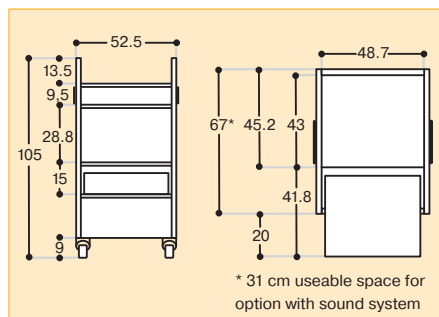

Dimensions H/W/D: 105/53/67 cm
 ● Weight (basis model) approx. 40 kg

MediaSprint brushed aluminium/ matt chrome shutter
 Code No. 1892-ALU

MediaSprint light-grey/ matt chrome shutter
 Code No. 1892-GREY