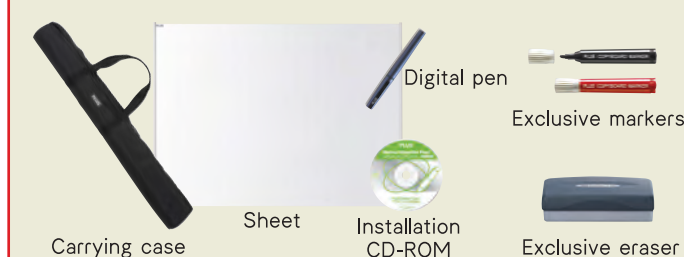

Package contents ·All items fit neatly into the carrying case.