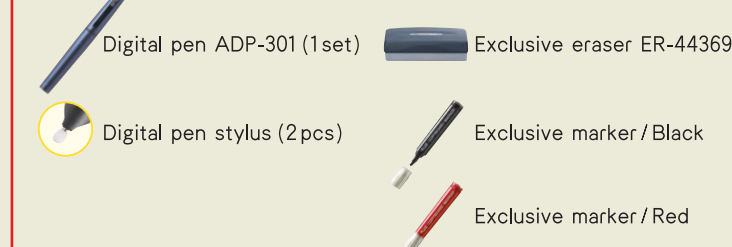

More engaging lessons result in improved understanding.
“PLUS Wireless Interactive Panel”

UPIC

The Interactive Whiteboard has created a new way of teaching. The ability to project learning material and then interact with it is becoming increasingly popular. However, conventional Interactive Whiteboards are just that: boards. Because of this, they lack mobility.

The PLUS Wireless Interactive Panel **UPIC** offers you greater freedom in the way in which you teach. The winning combination of being both wireless and portable creates an easy-to-use interactive classroom.

Reasonably Priced

The UPIC is less expensive than conventional Interactive whiteboards since the number of materials used in its construction are limited.

The price is very affordable. It will fit into your often tight education budget.

Package contents ·All items fit neatly into the carrying case.

Options

Specifications