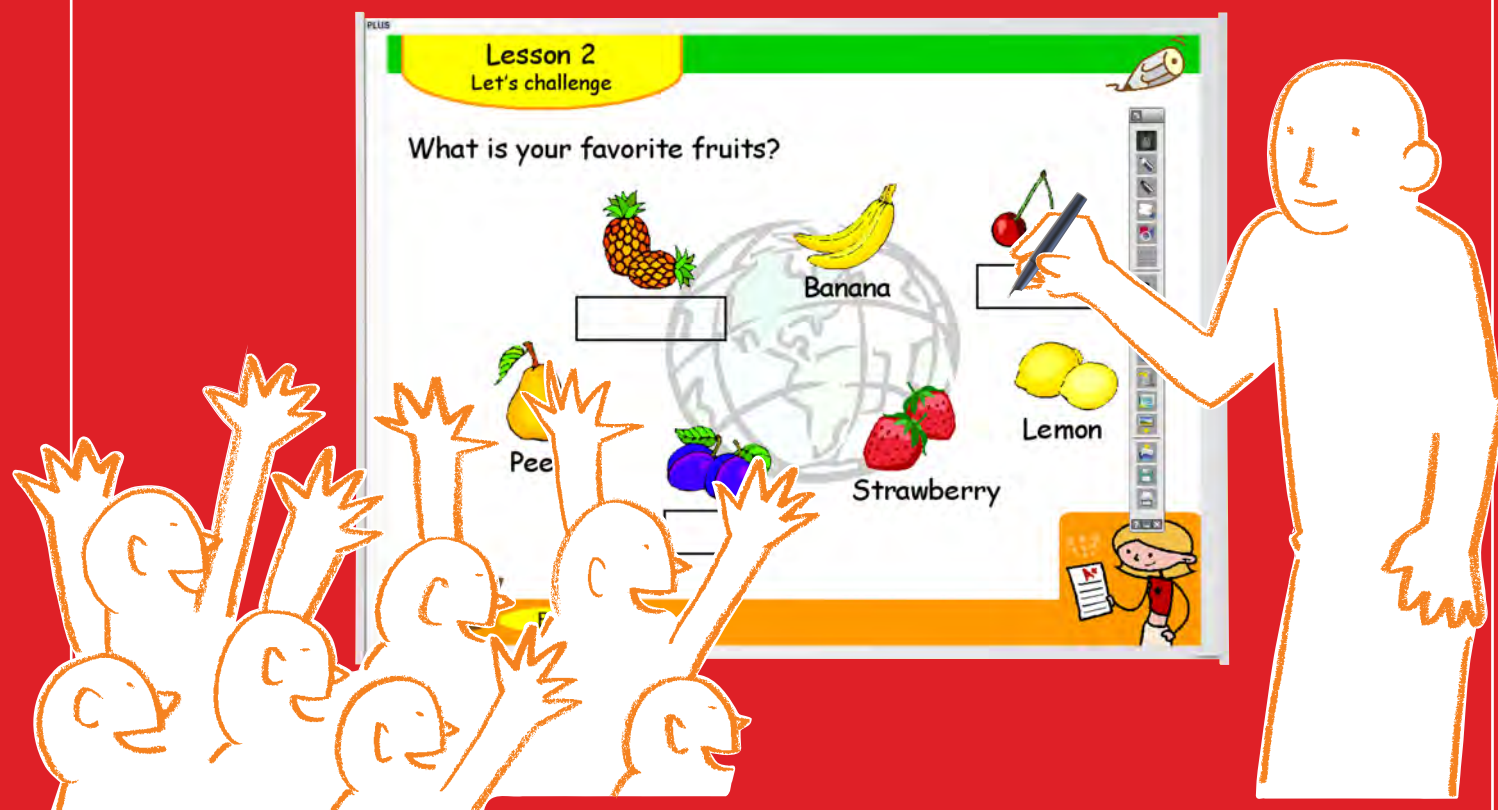

More engaging lessons result in improved understanding.
“PLUS Wireless Interactive Panel”

UPIC

The Interactive Whiteboard has created a new way of teaching. The ability to project learning material and then interact with it is becoming increasingly popular. However, conventional Interactive Whiteboards are just that: boards. Because of this, they lack mobility.

The PLUS Wireless Interactive Panel **UPIC** offers you greater freedom in the way in which you teach. The winning combination of being both wireless and portable creates an easy-to-use interactive classroom.