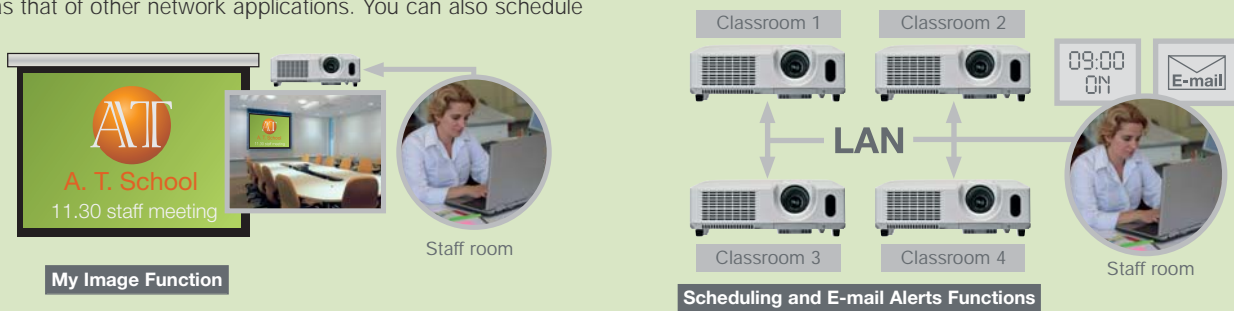

Convenient networking functions

Now you can manage and control multiple projectors over your LAN. The projector can monitor and diagnose its own status, as well as that of other network applications. You can also schedule

the projector to turn on and off automatically. And all of this functionality can be easily accessed via a web browser.

Centralised reporting functions

Using a single PC, you can create html reports for all your networked projectors. This can make maintenance simpler – for example, by revealing any projector that isn't working or any projectors that are due for maintenance.