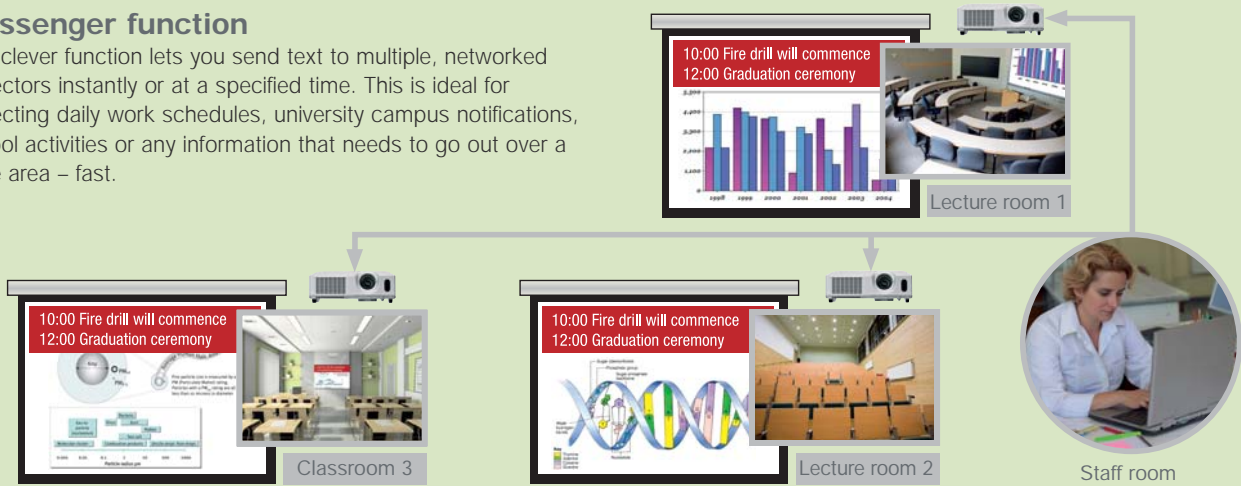

Advanced network functions (ED-D10N, ED-D11N, ED-AW100N, ED-AW110N and ED-X45N)

Messenger function

This clever function lets you send text to multiple, networked projectors instantly or at a specified time. This is ideal for projecting daily work schedules, university campus notifications, school activities or any information that needs to go out over a large area – fast.