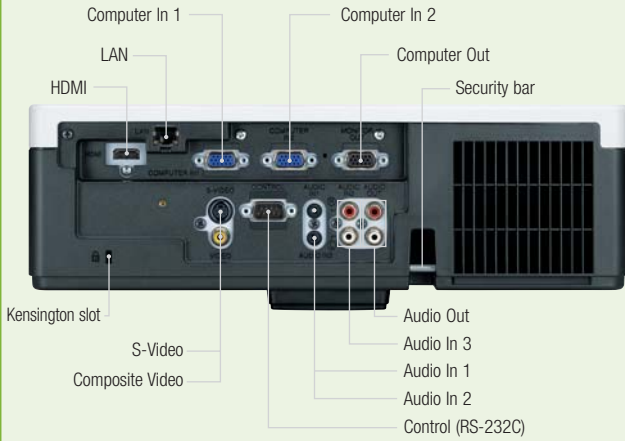

Connectivity

You can connect the education range of projectors to a variety of devices, to support all your projection needs. From DVD players, monitors and PCs, to the Local Area Network and a simple mouse connection, Hitachi has done everything possible to create the most flexible user experience.

ED-D10N/ED-D11N