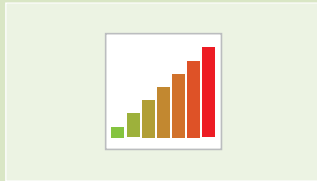

QUIET

With a low noise level of 29dB in our latest models, the internal fan is one of the quietest in its class. The audience will hear the presenter, not the operating noise of the projector.