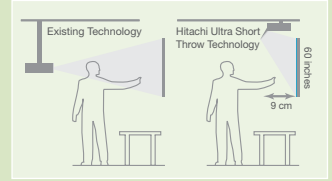

NO GLARE OR SHADOWS

Traditional projectors dazzle people, Hitachi's unique Ultra Short Throw Technology means if you stand in front of the projector the light beam won't shine in your eyes. (Short and Ultra Short Throw models)