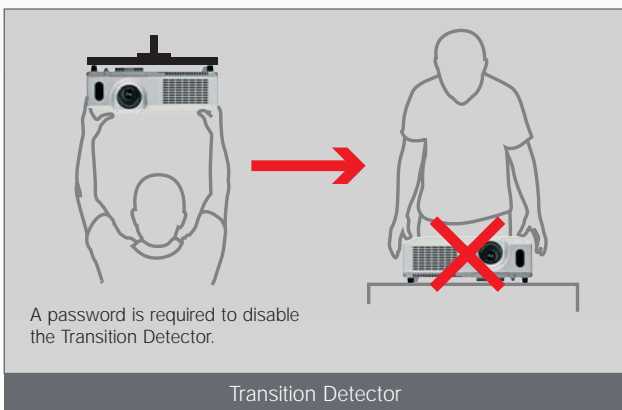

Security

Transition Detector

Hitachi's Education range is equipped with comprehensive security features to help protect your projector at all times.

If the projector is removed from its installed location, it triggers Hitachi's unique Transition Detector. This renders the projector inoperative unless a password is entered.