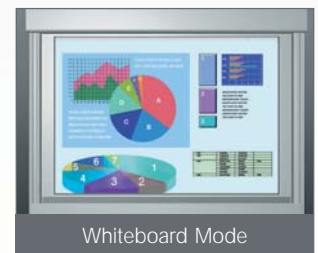

### High picture quality

In this projector range, Hitachi brings together a variety of innovative features for superior picture quality. Motion Adaptive Progressive Scan reduces line flicker, boosting resolution and smoothing moving images. Noise Reduction boosts clarity. And Hitachi's unique Equalising Gamma Function helps you customise gamma and colour balance to suit your personal picture preferences.

### Blackboard and Whiteboard Modes

Projecting onto coloured backgrounds can make images appear dull – whilst shiny backgrounds can make them uncomfortably bright. With our Blackboard and Whiteboard modes, you can ensure optimal brightness whether the screen is black, green or shiny white.

Bright scene

Dark scene

Normal

Whiteboard Mode