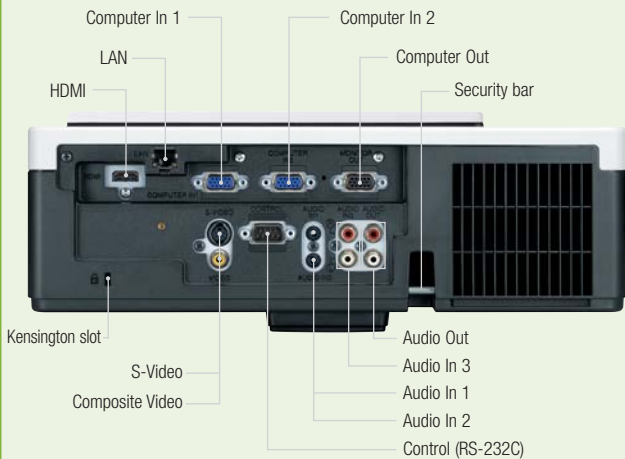

ED-AW100N/ED-AW110N