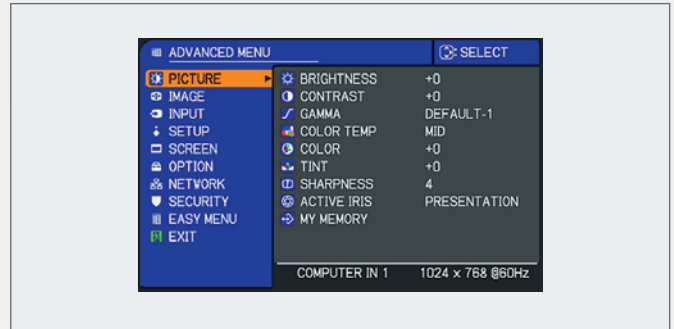

New OSD (On Screen Display) Menu Design

The new On Screen Display menu is now easier to use. The intuitive icons clearly identify the different functions and settings enabling easy navigation and installation.